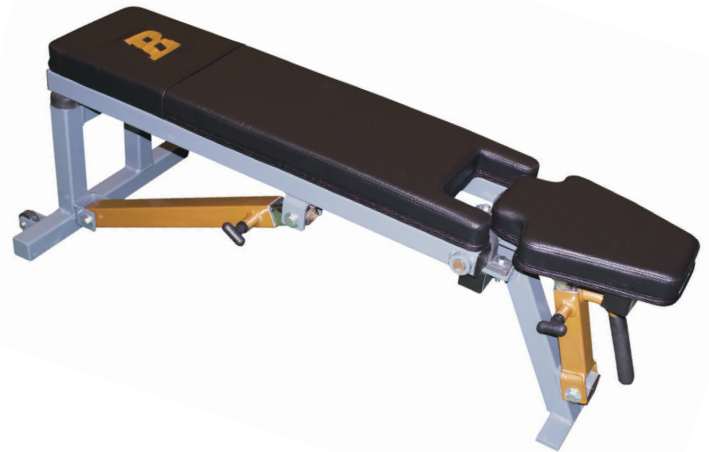

## PP2340 POWER COMBO BENCH

### PP2340 SPECS

<b>Height</b>	18 3/4"
<b>Width</b>	22"
<b>Depth</b>	49 3/4"
<b>Foot Print</b>	18 3/4" x 22" x 49 3/4"
<b>Weight</b>	88 lbs.
<b>Material</b>	11 and 7 Gauge Steel
<b>Paint</b>	Powder Coated
<b>Made In</b>	USA

(Optional embroidered ware cover shown.)

PP 2340 Power Combo Bench is built heavy and sturdy. This is our heavy duty bench for heavy weights and larger individuals. Its designed with heavy components and larger gauge steel. This bench takes a beating and keeps on performing with a firm and steady footprint. Caster wheels and handle on the front makes this easy to maneuver.

### FEATURES

Embroidered Logo Cover

Double Stitched and Stapled

4 Positions